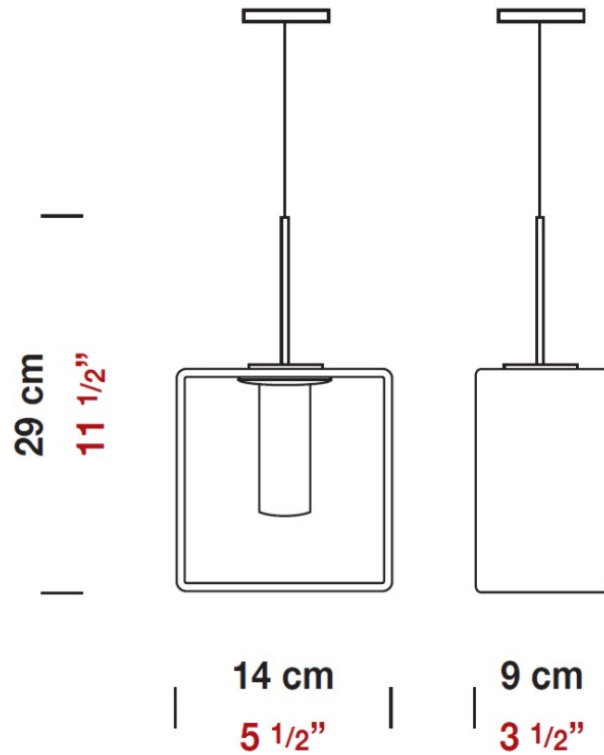

DOMINO SUSPENSION

D81048-BLK

PROJECT _____

TYPE _____

NOTES _____

QUANTITY _____

DATE _____

GENERAL

Series: Domino
Brand: Panzeri
Division: Design
Mounting Type: Suspension
Mounting Location: Ceiling
Subcategory: Pendant

PHYSICAL

Length (mm): 140
Length (in): 5 1/2
Width (mm): 90
Width (in): 3 7/16
Height (mm): 290
Height (in): 11 7/16
Max. Overall Height (mm): 2290
Max. Overall Height (in): 90 3/16
Weight (kg): 1.23
Weight (lbs): 2.71
Diffuser: Black Blown Glass

ELECTRICAL

Number of Lamps: 1
Lamp Type: LED Retrofit / Halogen
Bulb Included: Bulb Not Included
Total Output Wattage (W): 13 / 60
Max. Wattage Per Lamp (W): 13 / 60
Lamp Base: G9

LED

OPTICAL

RATINGS AND CERTIFICATIONS

Certified By: CSA Certified to UL and CSA Standards
IP rating: IP20