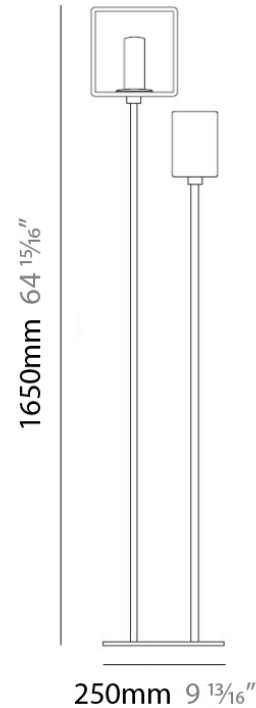

DOMINO PORTABLE

D84082

GENERAL

Series: Domino
Brand: Panzeri
Division: Design
Mounting Type: Portable
Mounting Location: Floor
Subcategory: Floor

PHYSICAL

Shape: Cube
Length (mm): 250
Length (in): 9 1/4
Width (mm): 160
Width (in): 6 3/4
Height (mm): 1650
Height (in): 65
Light Distribution: Omnidirectional
Weight (kg): 0.5
Weight (lbs): 1
Diffuser: White & White Blown Glass
Fixture Finish: Metallic Gray
Fixture Material: Glass / Aluminum

ELECTRICAL

Number of Lamps: 2
Lamp Type: LED Retrofit
Lamp Shape: T4
Bulb Included: Bulb Not Included
Total Output Wattage (W): 6
Max. Wattage Per Lamp (W): 3
Lamp Base: G9
Input Voltage (V): 120

LED

OPTICAL

RATINGS AND CERTIFICATIONS

Certified By: CSA Certified to UL and CSA Standards
IP rating: IP40

PROJECT	
TYPE	
NOTES	
QUANTITY	
DATE